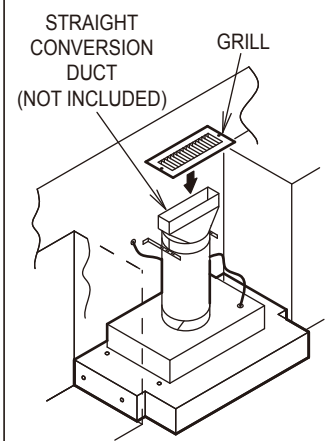

FIG 2

Attach the conversion duct to the wall or soffit. Attach the grill with the screws provided to the soffit. Please refer to cross section FIG4 for detailed assembly. Do the taping to each joint with the duct tape. When installing without a soffit, please refer FIG5

CAUTION

- Do not use screws to join the duct parts.
- Be careful not to expand the hole too much, and be careful not to damage soffit etc.

FIG 3

< The cross section >

FIG 4

FIG 5

The charcoal filter is placed on the backside of the slot filter and it is reinstalled in the unit. Note do not place the charcoal filter over screw hole.