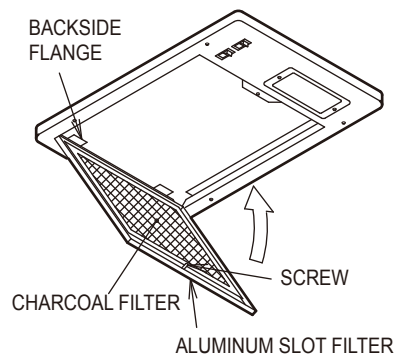

FIG 2

Attach the conversion duct to the wall or soffit. Attach the grill with the screws provided to the soffit. Please refer to cross section FIG4 for detailed assembly. Do the taping to each joint with the duct tape. When installing without a soffit, please refer FIG5

CAUTION

- Do not use screws to join the duct parts.
- Be careful not to expand the hole too much, and be careful not to damage soffit etc.

FIG 3

< The cross section >

FIG 4

FIG 5

The charcoal filter is placed on the backside of the slot filter and it is reinstalled in the unit. Note do not place the charcoal filter over screw hole.