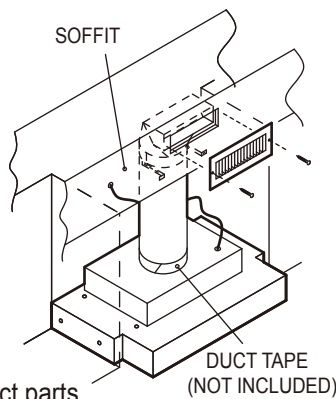

< NAME OF PARTS >

Please confirm contents in the above figure first.

FIG 1

The liner and the power unit are completely installed. Please refer to each installation book for the installation method.

Assemble the duct and the conversion duct temporarily, and decide the location of the grill. Adjust length by cutting the duct to preferred length. Cut a rectangular hole for the grill in the soffit when the location of the grill is decided. Remove the protection seal of the grill.

FIG 2

Attach the conversion duct to the wall or soffit. Attach the grill with the screws provided to the soffit. Please refer to cross section FIG4 for detailed assembly. Do the taping to each joint with the duct tape. When installing without a soffit, please refer FIG5

CAUTION

- Do not use screws to join the duct parts.
- Be careful not to expand the hole too much, and be careful not to damage soffit etc.

FIG 3

< The cross section >

FIG 4

FIG 5

The charcoal filter is placed on the backside of the slot filter and it is reinstalled in the unit. Note do not place the charcoal filter over screw hole.