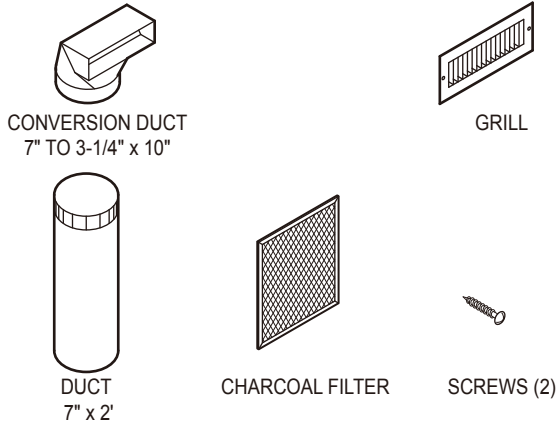

< NAME OF PARTS >

Please confirm contents in the above figure first.

FIG 1

The liner and the power unit are completely installed. Please refer to each installation book for the installation method.

Assemble the duct and the conversion duct temporarily, and decide the location of the grill. Adjust length by cutting the duct to preferred length. Cut a rectangular hole for the grill in the soffit when the location of the grill is decided. Remove the protection seal of the grill.

FIG 2

Attach the conversion duct to the wall or soffit. Attach the grill with the screws provided to the soffit. Please refer to cross section FIG4 for detailed assembly. Do the taping to each joint with the duct tape. When installing without a soffit, please refer FIG5

CAUTION

- Do not use screws to join the duct parts.
- Be careful not to expand the hole too much, and be careful not to damage soffit etc.

FIG 3

< The cross section >

FIG 4

FIG 5

The charcoal filter is placed on the backside of the slot filter and it is reinstalled in the unit. Note do not place the charcoal filter over screw hole.