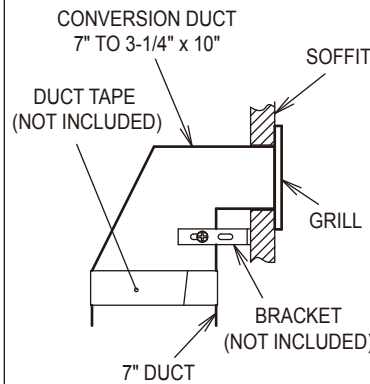

< NAME OF PARTS >

Please confirm contents in the above figure first.

FIG 1

The liner and the power unit are completely installed. Please refer to each installation book for the installation method.

Assemble the duct and the conversion duct temporarily, and decide the location of the grill. Adjust length by cutting the duct to preferred length. Cut a rectangular hole for the grill in the soffit when the location of the grill is decided. Remove the protection seal of the grill.

FIG 2

Attach the conversion duct to the wall or soffit. Attach the grill with the screws provided to the soffit. Please refer to cross section FIG4 for detailed assembly. Do the taping to each joint with the duct tape. When installing without a soffit, please refer FIG5

CAUTION

- Do not use screws to join the duct parts.
- Be careful not to expand the hole too much, and be careful not to damage soffit etc.

FIG 3

< The cross section >

FIG 4

FIG 5

The charcoal filter is placed on the backside of the slot filter and it is reinstalled in the unit. Note do not place the charcoal filter over screw hole.