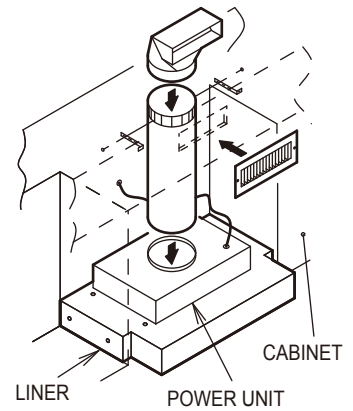

< NAME OF PARTS >

Please confirm contents in the above figure first.

FIG 1

The liner and the power unit are completely installed. Please refer to each installation book for the installation method.

Assemble the duct and the conversion duct temporarily, and decide the location of the grill. Adjust length by cutting the duct to preferred length. Cut a rectangular hole for the grill in the soffit when the location of the grill is decided. Remove the protection seal of the grill.

FIG 2

Attach the conversion duct to the wall or soffit. Attach the grill with the screws provided to the soffit. Please refer to cross section FIG4 for detailed assembly. Do the taping to each joint with the duct tape. When installing without a soffit, please refer FIG5

CAUTION

- Do not use screws to join the duct parts.
- Be careful not to expand the hole too much, and be careful not to damage soffit etc.

FIG 3

< The cross section >

FIG 4

FIG 5

The charcoal filter is placed on the backside of the slot filter and it is reinstalled in the unit. Note do not place the charcoal filter over screw hole.