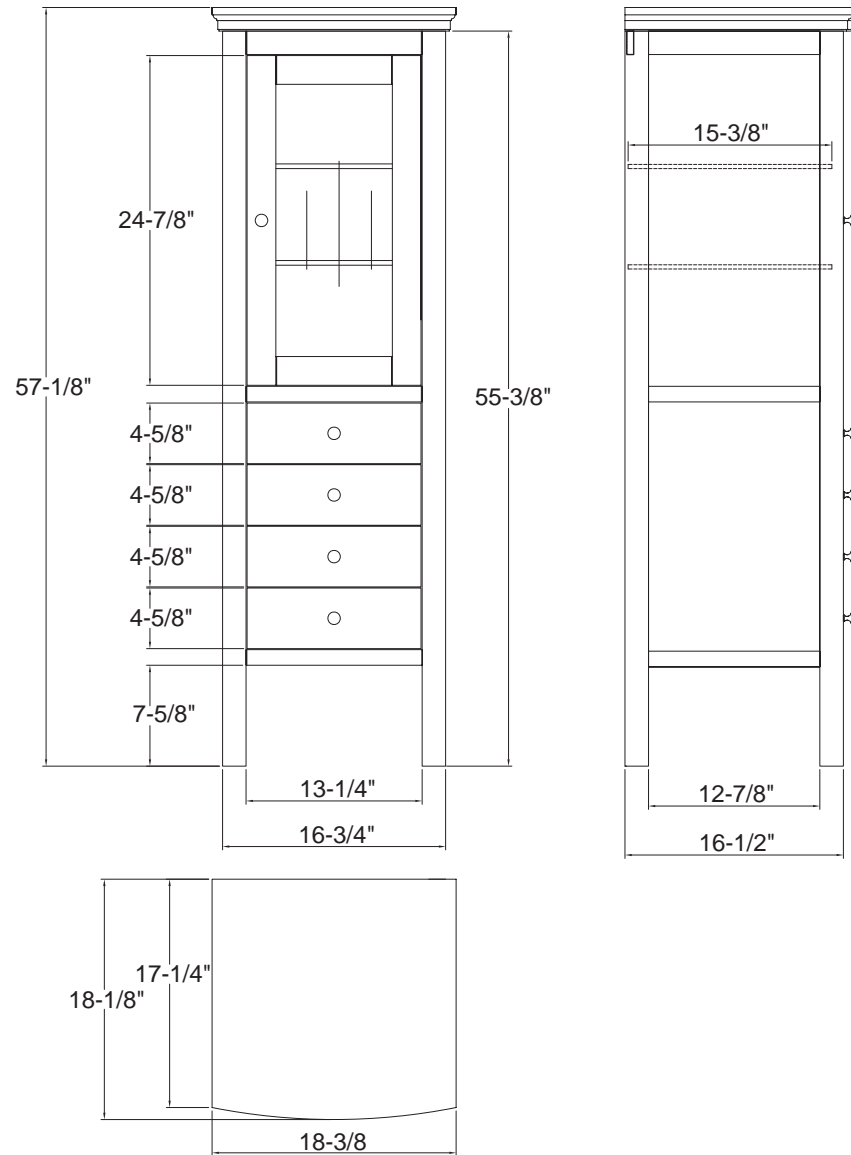

Linen Cabinet
DBCT1757