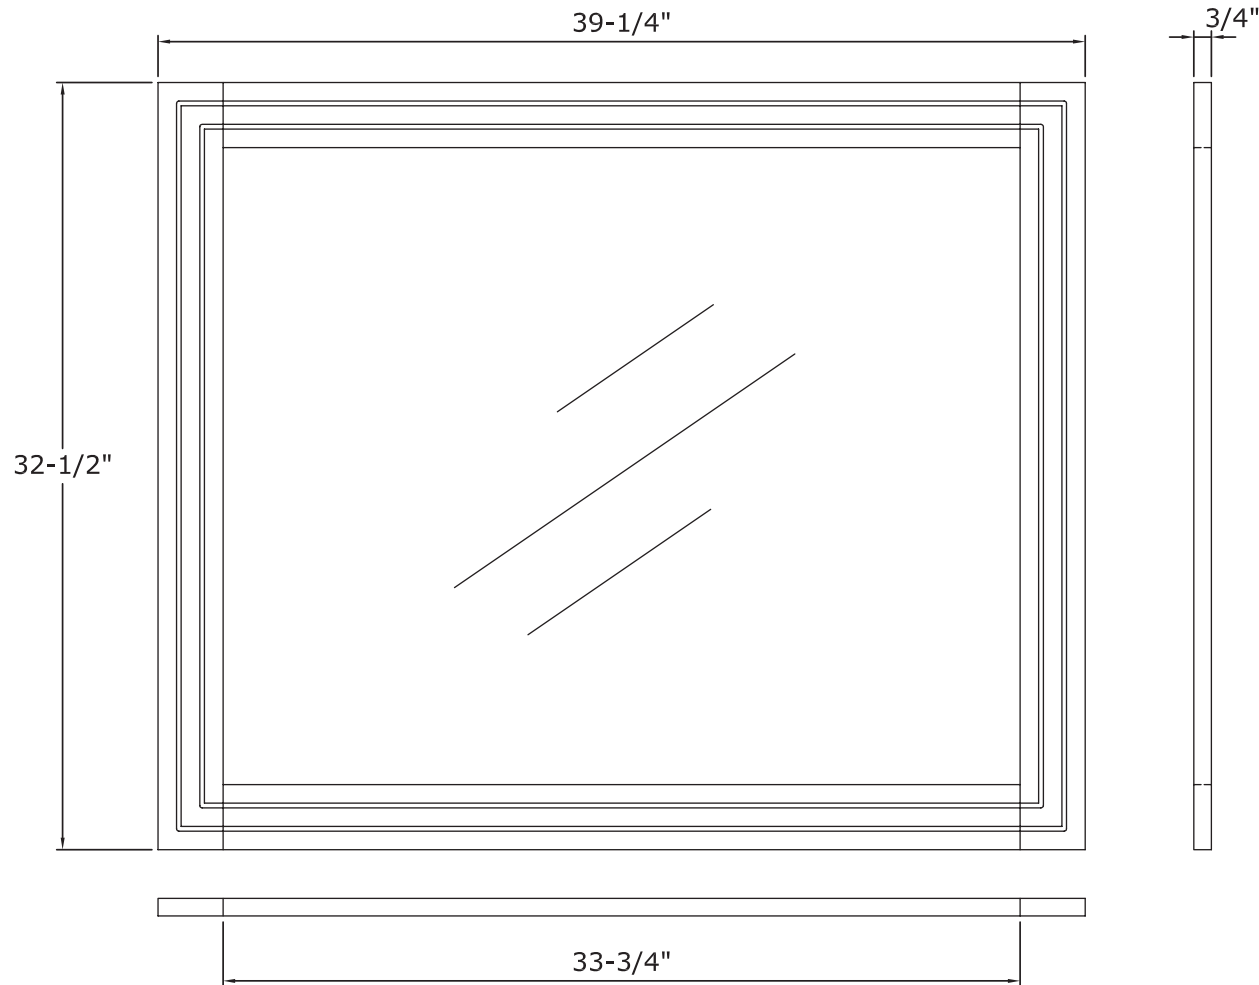

Mirror
DBCM3993