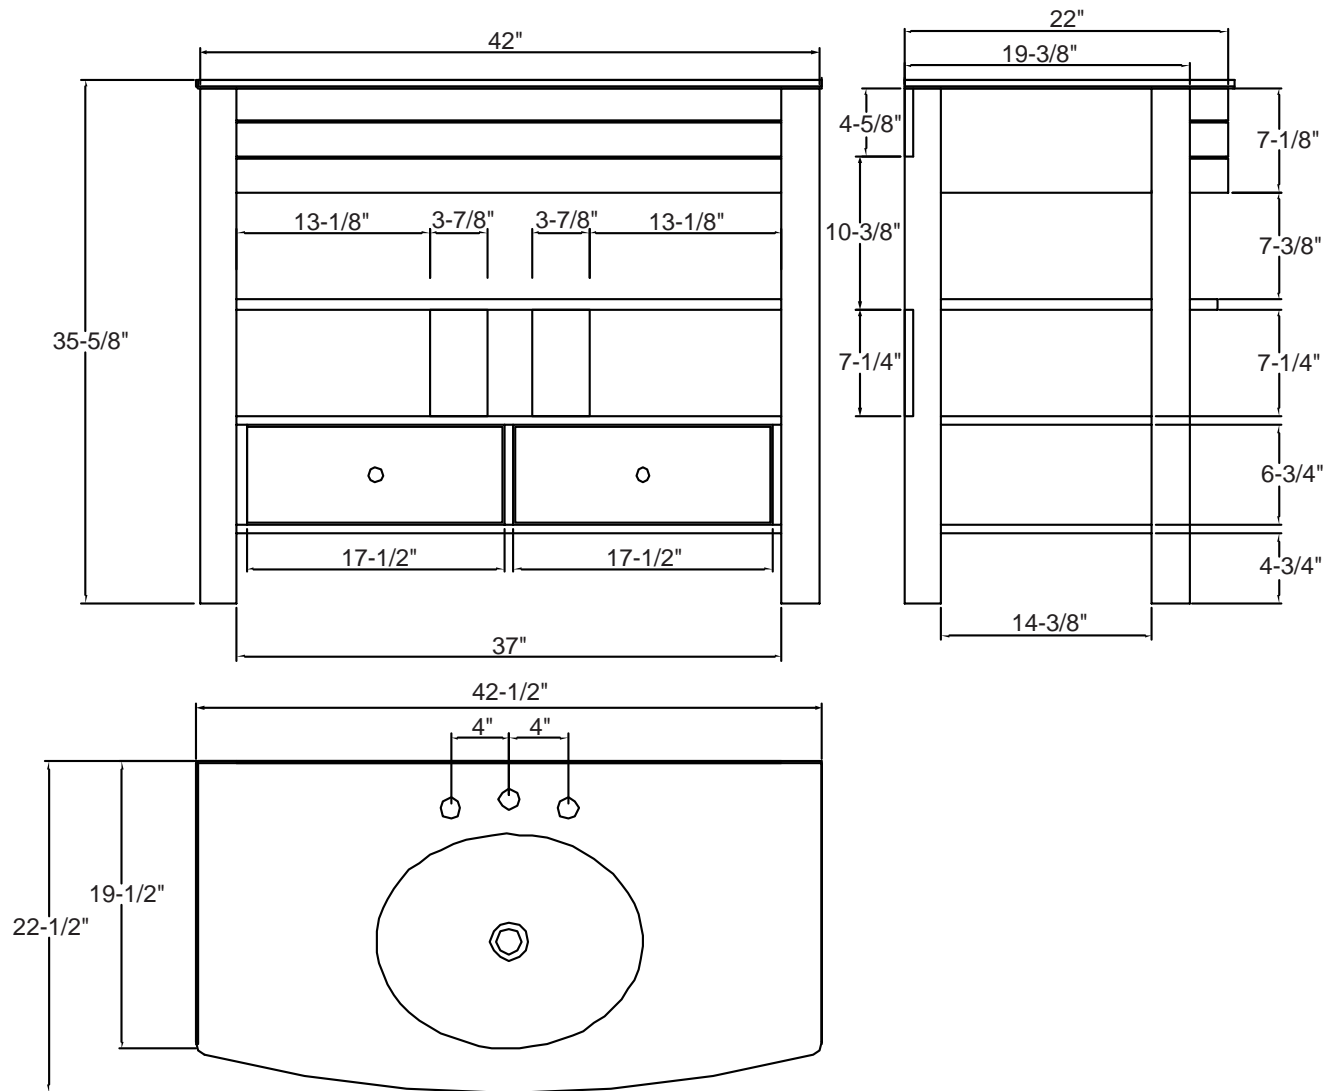

42" Vanity
DBCA4222